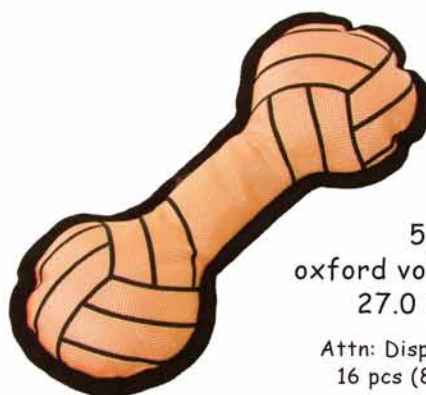

502-818
plush sheep
16.0 cm / 6"

502-945
plush sitting puppy
20.0 cm / 8"

502-946
plush sitting frog
20.0 cm / 8"

502-947
plush sitting monkey
20.0 cm / 8"

502-948
plush sitting duck
20.0 cm / 8"

502-949
plush sitting pig
20.0 cm / 8"

502-950
plush sitting tiger
20.0 cm / 8"

510-591
plush donkey
12.0 cm / 5"

510-592
plush cow
12.0 cm / 5"

511-005
plush mouse
14.0 cm / 5.5"

510-765
plush owl
13.0 x 10.5 cm / 5" x 4"

Attn: Display Strip and Box Available
box, 12 pcs
strip, 12 pcs

510-575
oxford football dumbbell
27.0 cm / 10.5"

510-576
oxford volleyball dumbbell
27.0 cm / 10.5"

Attn: Display Box Available
16 pcs (8 pcs each item)

510-781
plush kiwi
dia: 14.0 cm / 5.5"

510-782
plush watermelon
dia: 14.0 cm / 5.5"